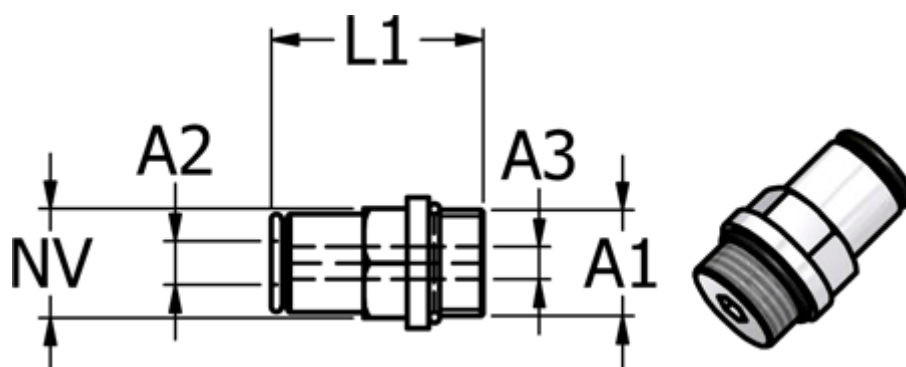

Data Sheet

Article number: 58674501214

Description: Metal fitting 745.012-14, Ø14 - G 1/2"
Push-in lige union

Measures

Ext. hose diameter A1	= 14
Hexagon A3	= 12
L1	= 31.5
NV	= 22
Thread A2	= G 1/2"